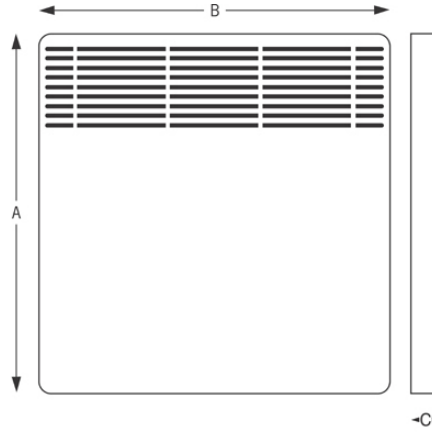

Dimensions: